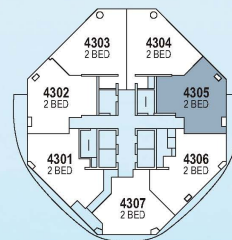

APARTMENTS 4305, 4405, 4505, 4605, 4705, 4805, 4905, 5005, 5105, 5205,
5305, 5405, 5505, 5605, 5705, 5805, 5905, 6005, 6105, 6205, 6305, 6405
INTERNAL AREA = 81m²
TOTAL AREA = 81m² + CARSPACE

2 BED APARTMENT

MERITON
MAKING LUXURY APARTMENTS
AFFORDABLE

Levels 43 - 64

PURCHASERS TAKE NOTE: These floorplans DO NOT FORM PART of the Contract for Sale of any lot within the development. They are INDICATIVE ONLY. The descriptions, layouts and areas set out in this floor plan are subject to change and may not accurately reflect the final design of each unit depicted.